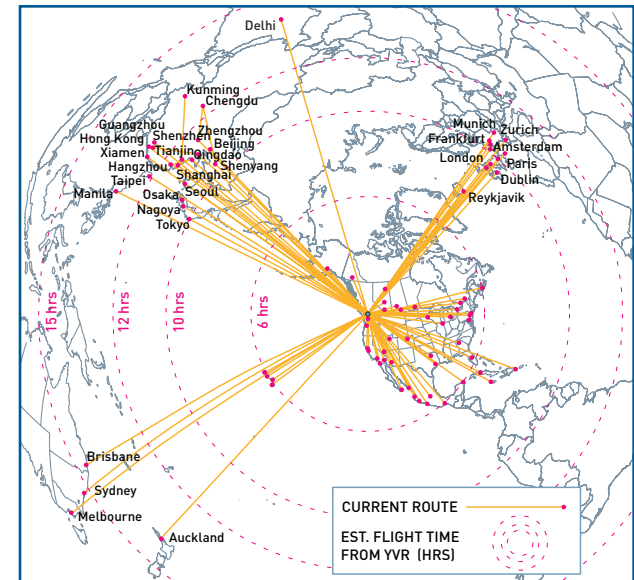

AIRPORT OF
THE YEAR
CAPA AVIATION AWARDS
FOR EXCELLENCE